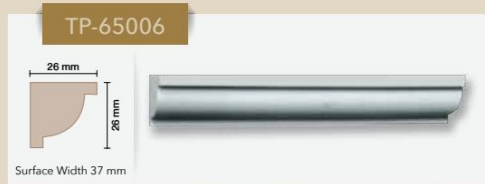

Panel Mouldings

Carving Chair Rails

Plain Chair Rails

Flat 'Arc' Chair Rails

OR-62012R Surface width 44 mm Match with **TT-62012**

12 mm
44 mm

TT-62012 Exterior Ø990 mm Interior Ø900 mm

OR-62031R Surface width 70 mm Match with **TT-62031**