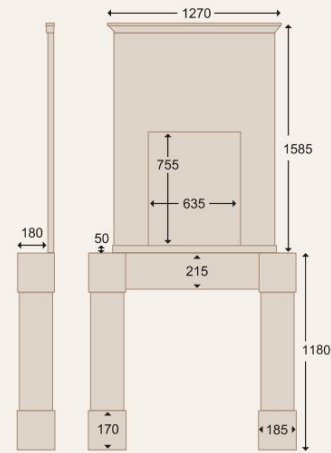

1. Accessories include :
1. Top Panel
  2. Front Panel
  3. Both Side Pillar
  4. Corbels
  5. Moulding
3. Custom-made (Any Sizes)