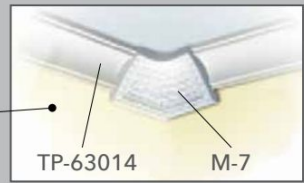

Match with :
TT-61013/TT-61020/TT-61029/TT-61035/TT-61050
TP-63022/TP-63024/TP-63035/TP-63039/TP-63046

Match with :
TT-61001/TT-61006/TT-61007/TT-61009/TT-61010
TP-63005/TP-63009/TP-63018/TP-63021/TP-63023

Match with :
TT-61001/TT-61006/TT-61007
TP-63002/TP-63004/TP-63005/TP-63006/TP-63009
TP-63014/TP-63026

Match with :
TT-61021/TT-61029/TT-61034/TT-61035
TP-63019/TP-63024/TP-63035/TP-63036/TP-63046

Match with :
TT-61009/TT-61012/TT-61012/TT-61020/TT-61030
TP-63007/TP-63022/TP-63024/TP-63034/TP-63035

Match with :
TT-61021/TT-61027/TT-61059/TT-61069/
TT-61074/TT-61088
TP-63047/TP-63052/TP-63073

Match with :
TT-61020/TT-61029/TT-61030/TT-61035/TT-61050
TP-63015/TP-63022/TP-63024/TP-63035/TP-63055

Match with :
TT-61009/TT-61012/TT-61014/TT-61020/TT-61029
TP-63018/TP-63022/TP-63024/TP-63035/TP-63037

Match with :
TT-61016/TT-61021/TT-61027/TT-61059/
TT-61069/TT-61031
TP-63036/TP-63058/TP-63066

Colouring Sample