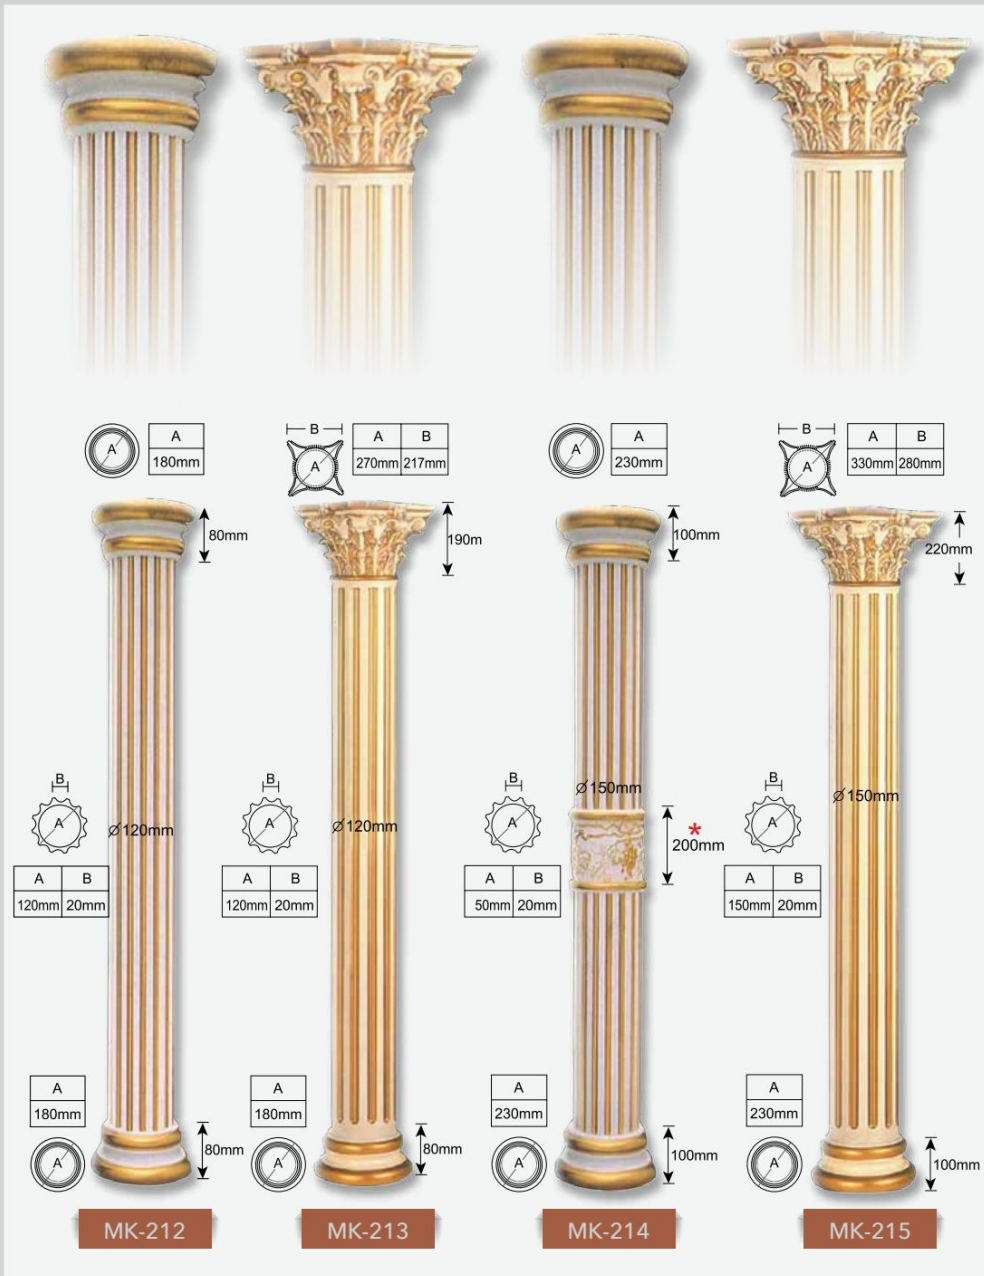

FR : Full Round Column
HR : Half Round Column

Diagram showing the size of capital indication

Diagram showing the size of capital indication

* The Middle Flower is not include in the model (custom-made)

Basic Color (White Texture)