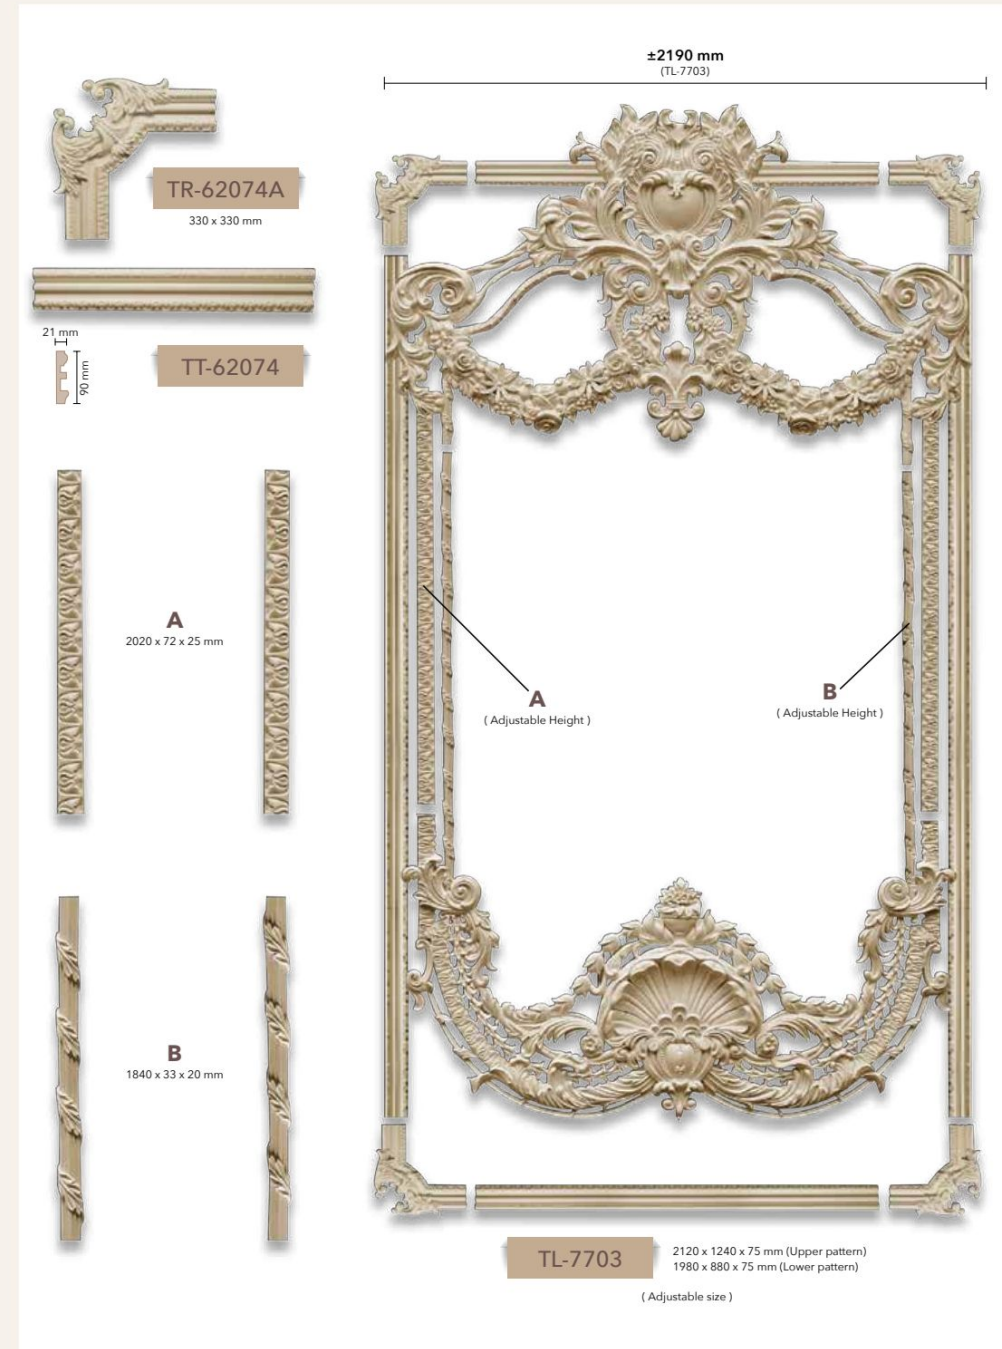

TL-2887/WW

(Ivory)

TL-2887/HG

(Antique Copper)

TL-2884

913 x 707 x 44 mm

TL-2885/HG

(Antique Copper)

TL-2885

973 x 626 x 51 mm (White)

TL-2890

1115 x 800 x 55 mm

A. TL-7702 B. H-1814 + Customer Choice

- ❑ Ceiling Mouldings
- ❑ Combination Ceiling Mouldings
- ❑ Cubical Ceilings
- ❑ Domes

Ceilings & Domes

Ceiling Mouldings