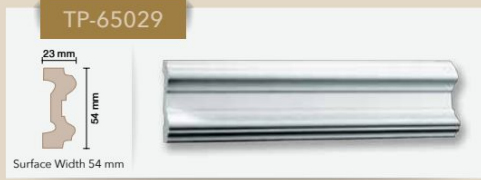

Panel Mouldings

Carving Chair Rails

Plain Chair Rails

Flat 'Arc' Chair Rails

OR-62012R Surface width 44 mm Match with **TT-62012**

12 mm
44 mm

TT-62012 Exterior Ø990 mm Interior Ø900 mm

OR-62031R Surface width 70 mm Match with **TT-62031**