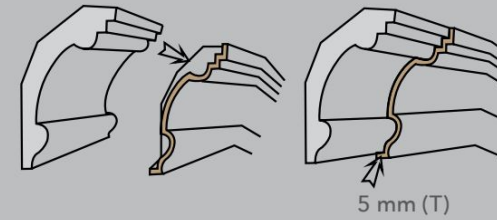

TP-63087
TP-63088

(Length of Flower pattern : 1100 mm) L : 2440 mm
TP-63088(PG) Surface Width 209 mm

TS-973(PG) 633 x 633 mm TT-61133(PG) Surface Width 209 mm L : 2440 mm

TT-61133
TT-61134

(Length of Flower pattern : 1120 mm) L : 2440 mm
TP-61134(PG) Surface Width 209 mm