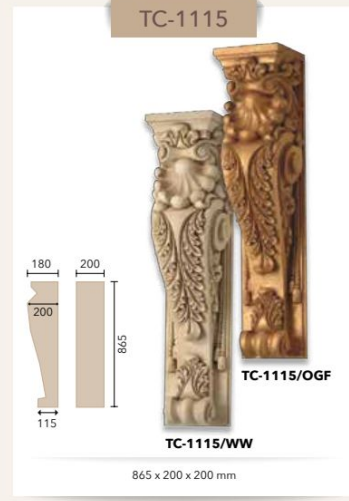

HG (Antique Copper)

AS (Gray Stone Colour)

TC-1299519/WW
390 x 655 x 320 mm (Ivory)

TC-1299521/WW
(Ivory)

TC-1299521
420 x 180 x 175 mm

TC-1299522/WW
(Ivory)

TC-1299522
190 x 420 x 205 mm

TC-1299522/HG
(Antique Copper)

TC-1299522/FS
(Crackle Paint)

TC-1299522/RB
(Red)

TC-1299525
251 x 1108 x 224 mm (White Colour)

TC-1299525/W
251 x 1108 x 224 mm (Wood Colour)

(White)

W (Wood)

WW (Ivory)

HGG (Antique Green)

OSF (Antique Silver Foil)

OGF (Antique Gold Foil)

TC-1230S

110 x 75 x 41 mm

TC-1232

290 x 150 x 65 mm

TC-1241

375 x 160 x 110 mm