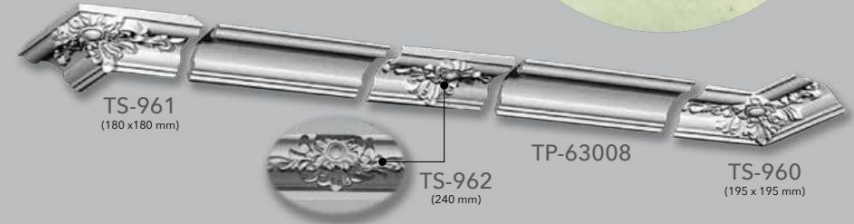

TP-63008
Surface Width 95 mm

TS-961
(180 x 180 mm)

TP-63008